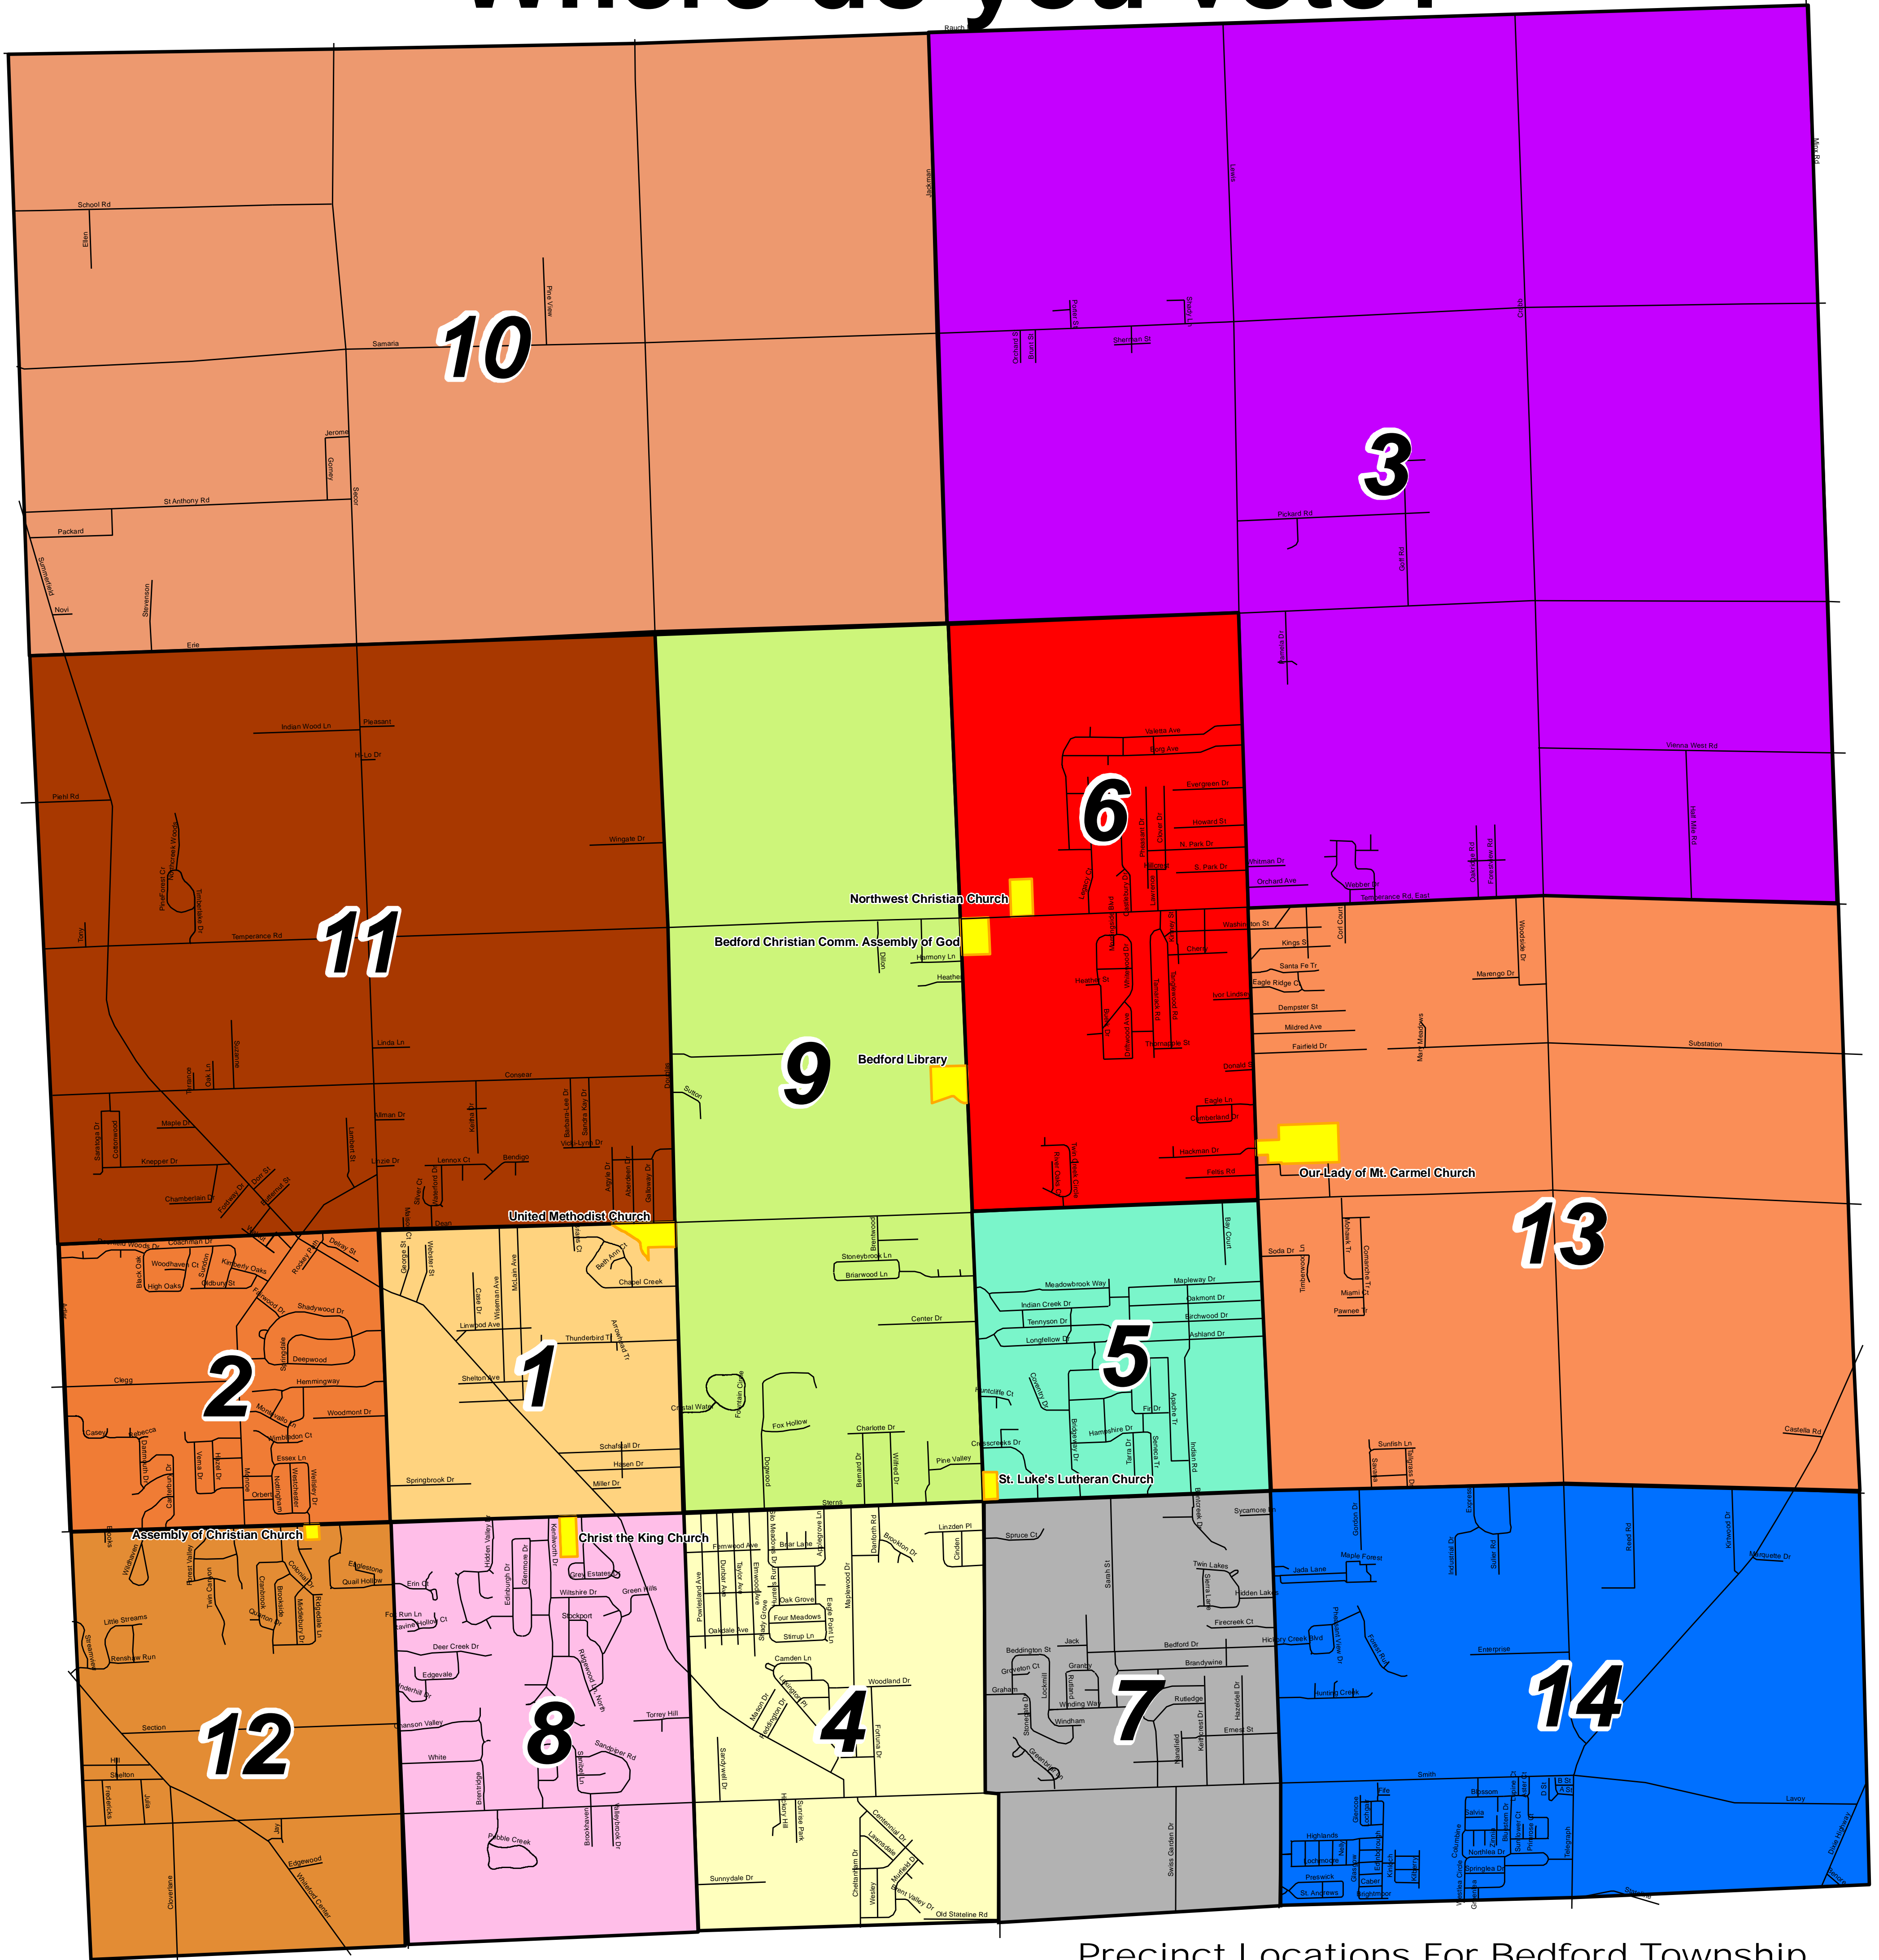

Where do you vote?

Bedford Township Precinct Map

Precinct Locations For Bedford Township

Our Lady of Mt. Carmel Church 8330 Lewis Avenue Temperance, MI 48182	PRECINCTS 3 & 13 School Precinct A
Christ the King Church 2843 W. Sterns Temperance, MI 48144	PRECINCT 8 School Precinct C
United Methodist Church 8165 Douglas Lambertville, MI 48144	PRECINCTS 1, 2, & 11 School Precinct D
St. Luke's Lutheran Church 1690 W. Sterns Temperance, MI 48182	PRECINCTS 7 & 14 School Precinct E
Assembly of Christian Church 3619 W. Sterns Lambertville MI, 48144	PRECINCTS 12 School Precinct F
Bedford Library 8575 Jackman Temperance, MI 48182	PRECINCTS 4 & 9 School Precinct G
Northwest Christian Church 1590 W. Temperance Rd. Temperance, MI 48182	PRECINCTS 6 & 10 School Precinct H
Bedford Christian Comm. Assembly of God 8970 Jackman Rd Temperance, MI 48182	PRECINCTS 5 School Precinct B